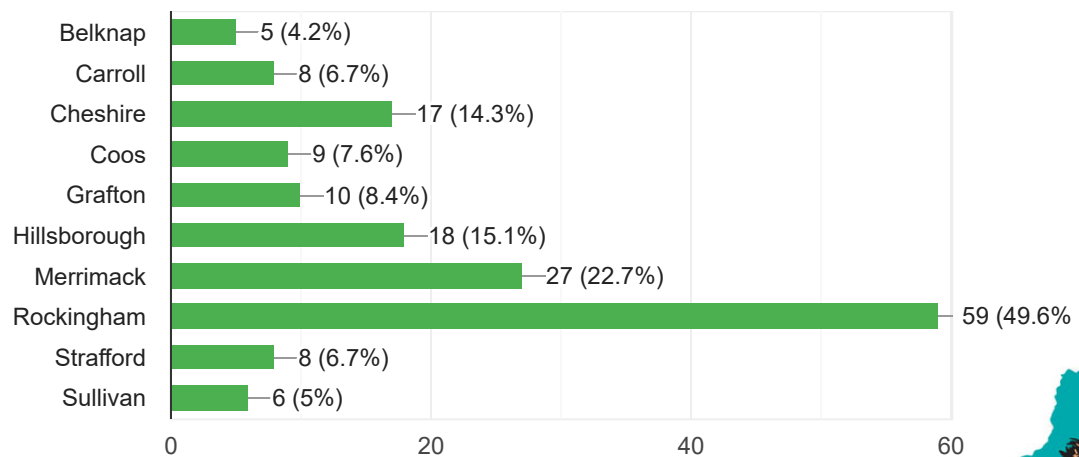

Please see results of Questions 3 and 4 after Question 7.

3. In 2020/2021 Please list the names of the NH Rail Trails you have ridden or driven on ie. Rockingham RT, Northern RT, Cheshire RT, etc.

113 responses

4. In 2020/2021, Please list the towns where you accessed the Rail Trail ie. Fremont, Concord, Swanzey, etc.

113 responses

5. In 2020/2021 which New Hampshire county/counties do you ride or drive on a Rail Trail?

119 responses