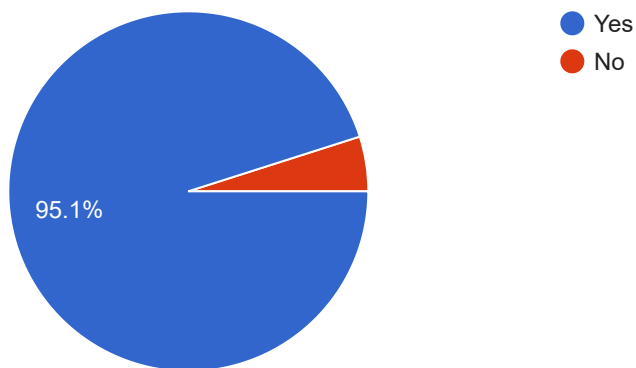

2020/2021 NH Horse Council Rail Trail Survey

122 responses

[Publish analytics](#)

1. Are you a New Hampshire resident?

122 responses

2. In 2020/2021 did you ride or drive on a NH Rail Trail?

122 responses

Please see results of Questions 3 and 4 after Question 7.