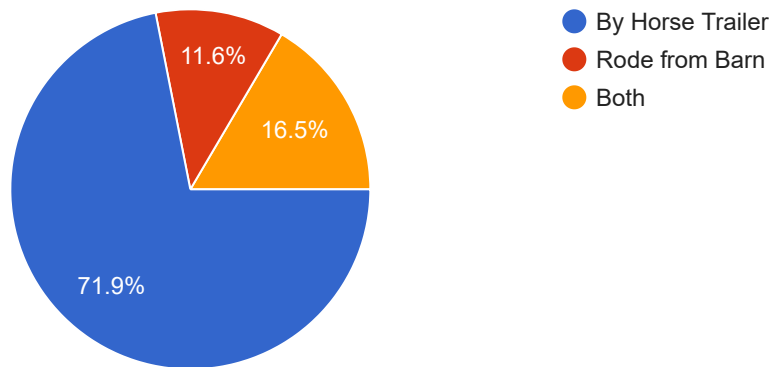

7. In 2020/2021 How did you access the Rail Trail?

121 responses

This content is neither created nor endorsed by Google. [Report Abuse](#) - [Terms of Service](#) - [Privacy Policy](#)

Google Forms