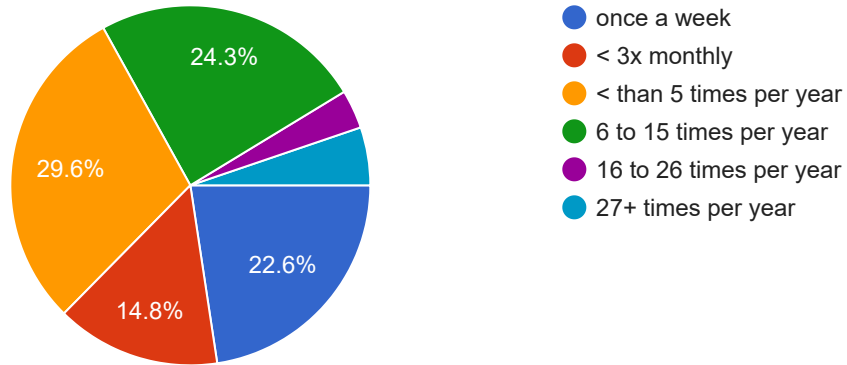

113 responses

5. In 2020/2021 which New Hampshire county/counties do you ride or drive on a Rail Trail?

119 responses

6. In 2020/2021, How often did you visit NH Rail Trails either by riding or driving?

115 responses