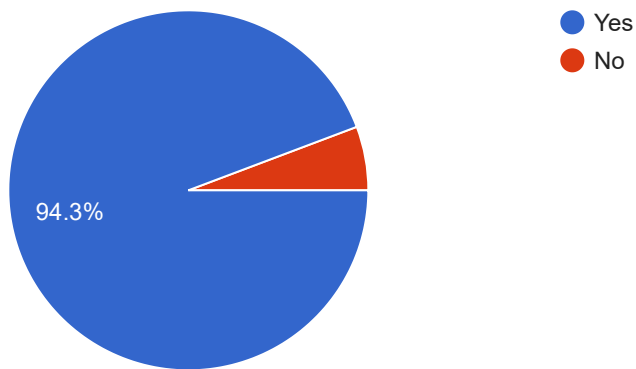

2020/2021 NH Horse Council Rail Trail Survey

122 responses

[Publish analytics](#)

1. Are you a New Hampshire resident?

122 responses

2. In 2020/2021 did you ride or drive on a NH Rail Trail?

122 responses

Please see results of Questions 3 and 4 after Question 7.